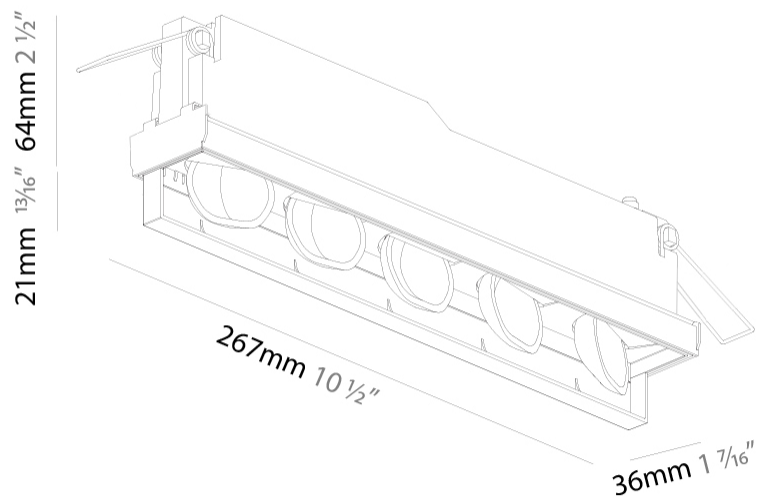

GENERAL

Series: Magiq Wallwash
Partner: Prolicht
Division: Architectural
Installation: Trimless
Product Type: Wallwash
Mounting Location: Ceiling
Light Distribution: Asymmetric

PHYSICAL

Shape: Rectangle
Length (mm): 267
Length (in): 10 1/2
Width (mm): 36
Width (in): 1 7/16
Height (mm): 64
Height (in): 2 1/2
Ceiling Thickness (mm): 12.5
Ceiling Thickness (in): 1/2
Min. Recessing Depth (mm): 100
Min. Recessing Depth (in): 3 15/16
Weight (kg): 0.943
Weight (lbs): 2.08
Holder Finish: WHI / BLK
Fixture Material: Aluminum Die Cast
Cut-out Measurements: 273mm / 10 3/4" x 42mm / 1 5/8"
Upon Request: Unique Ceiling Thickness

ELECTRICAL

Lamp Type: LED (Zhaga Standard)
Input Wattage (W): 33.4
Total Output Wattage (W): 29.6
Dimming: Tri-Mode (Non-Dimming and Phase Dimming (120Vac only) and 0-10V Dimming)
Driver Included: No
Driver Location: Remote
Driver Type: Constant Current - Universal
Driver Class: Class 1
Input Voltage (V): 120 - 277
Constant Current (MA): 500

LED

Number of LEDs: 5
Color Temperature (°K): 2700 / 3000 / 3500 / 4000
Max. Delivered Lumen (lm): 2145 / 2339 / 2145 / 2443
Nominal Lumen (lm): 2375 / 2590 / 2375 / 2705
CRI: >90 CRI
Lamp Life (hrs): 50000
Upon Request: Special Color Temperature

OPTICAL

Reflector: Asymmetric
Upon Request: Special Beam Angles

RATINGS AND CERTIFICATIONS

Certified By: CSA Certified to UL and CSA Standards
IP rating: IP20

100mm
3 15/16"

12 1/2 mm
1/2"

270mm x 38mm
10 5/8" x 1 1/2"